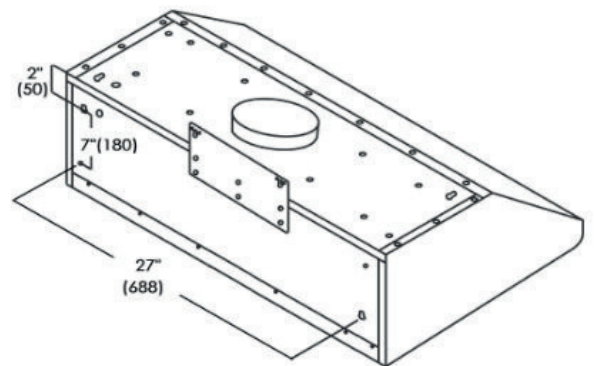

CVP1030SS

30 Inch 900 CFM Pro Undercabinet Range Hood

This Caloric Pro Undercabinet Hood is an extra powerful addition to any kitchen. It features a potent 900 CFM motor that creates a powerful and effective suction to remove odors and smoke.

Weights & Dimensions Specification

Width	30"
Depth	22"
Height	9.8"
Weight	55.12 lbs
Carton	33" x 18" x 26"

Brought to you by

UPC code
628451852247

844-455-3474 | info@caloricappliances.ca

2023 In Canada, Caloric™ is a registered trademark of J.A.K. North America Inc.
Specifications are for planning purposes only and are subject to change, Refer to installation instructions.