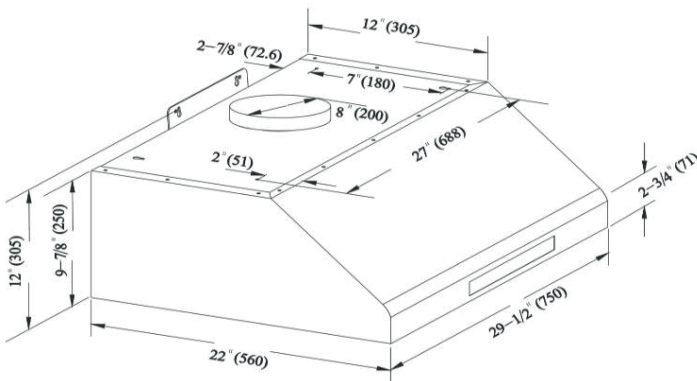

CVP1030SS

30 Inch 900 CFM Pro Undercabinet Range Hood

This Caloric Pro Undercabinet Hood is an extra powerful addition to any kitchen. It features a potent 900 CFM motor that creates a powerful and effective suction to remove odors and smoke.

Weights & Dimensions Specification

Width	30"
Depth	22"
Height	9.8"
Weight	55.12 lbs
Carton	33" x 18" x 26"

Brought to you by

UPC code
628451852247

844-455-3474 | info@caloricappliances.ca

2023 In Canada, Caloric™ is a registered trademark of J.A.K. North America Inc.
Specifications are for planning purposes only and are subject to change, Refer to installation instructions.