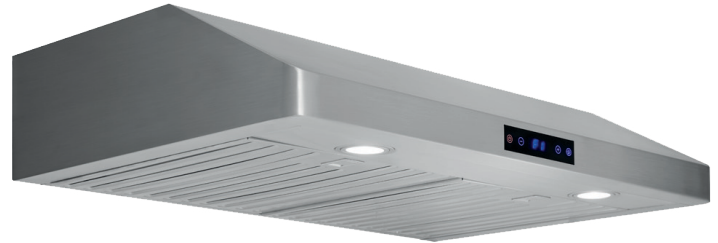

**CVU306C-SS**

## 30 Inch 600 CFM Undercabinet Range Hood

The Caloric Undercabinet Range Hood is the ideal addition to any kitchen. With a powerful 600 CFM motor suction, it can quickly and efficiently remove smoke, steam and odors from your kitchen.

Featuring three different speeds that provide flexibility in suction, LED lighting for better illumination, and a touch control panel, you can easily customize the hood to meet your needs.

The stainless-steel baffle filters are washable, and can be vented to the top or rear of the unit with either a 6" round exhaust or 3 ¼ x 10" rectangular exhaust, providing you with flexibility in installation. With a maximum of 5 sones, the noise levels you experience easily fit your space and your surroundings.

The Undercabinet Hood is a stylish and reliable addition to your kitchen and comes with a 1-year parts and labour warranty.

Features	Benefits	
<b>600 CFM, 3 speed motor</b>	Creates powerful, flexible and efficient ventilation to quickly remove smoke and odors from the kitchen	
<b>LED Lighting</b>	Powerful, bright, illuminating light for better visibility in the kitchen	
<b>Adjustable sound levels: 1 Sone (Min) - 5 Sones (Max)</b>	Low noise levels while providing powerful ventilation.	
<b>Stainless Steel Baffle Filters</b>	Easy-to-maintain, durable and washable.	
<b>Electronic Touch Controls</b>	Easy to use and intuitive controls to quickly adjust the hood's settings	