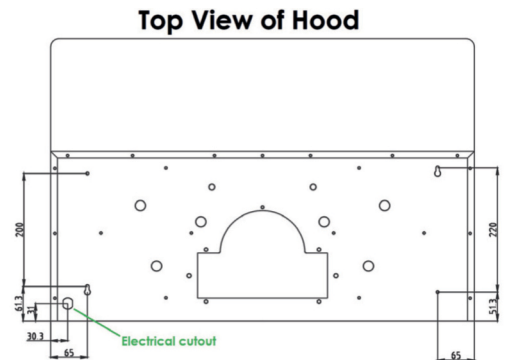

### Weights & Dimensions Specification

<b>Width</b>	30"
<b>Depth</b>	19 11/16"
<b>Height</b>	6"
<b>Weight</b>	36.6 lbs
<b>Carton</b>	33" x 10" x 23"

Brought to you by

**JAK** APPLIANCE GROUP  
SPECIALTY IMPORTING | DISTRIBUTION | BRAND DEVELOPMENT