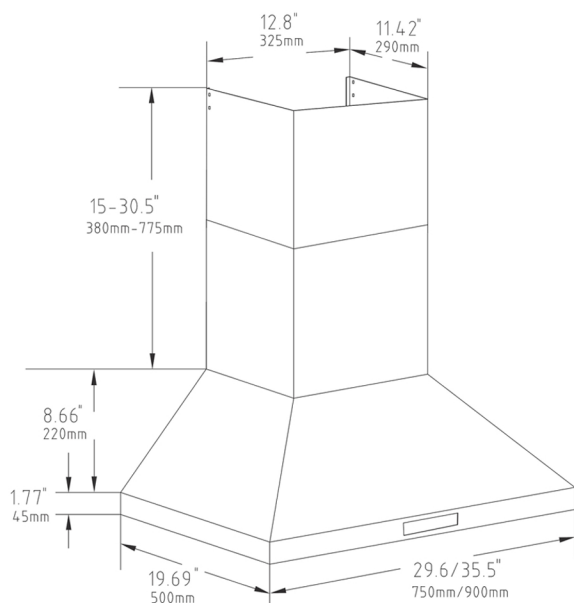

### CVWSV30F-SS Specifications

#### Weights & Dims

- Width: 29.6"
- Depth: 19.69"
- Height: 40.93"
- Weight: 36.74 lbs
- Carton: 33 x 18 x 23"

1-844-455-3474 [www.caloricappliances.ca](http://www.caloricappliances.ca)

© 2022 In Canada, Caloric™ is a registered trademark of J.A.K. North America Inc.  
Specifications are for planning purposes only and are subject to change. Refer to installation instructions.