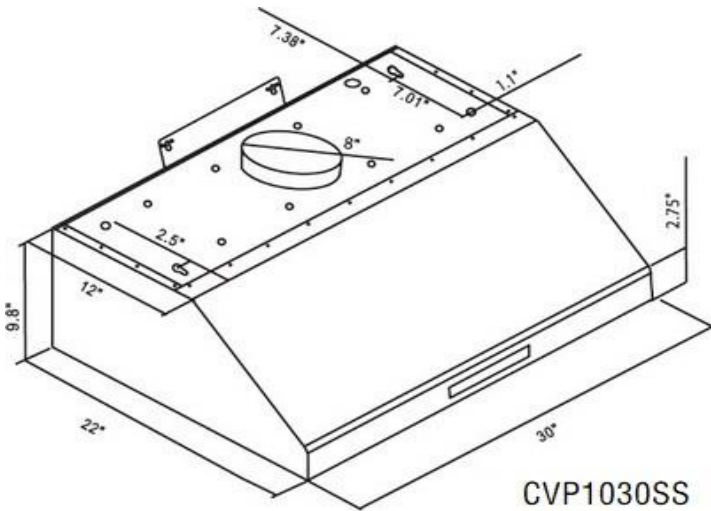

30" Pro Hood Model CVP1030SS

Key Features

- Seamless Stainless Steel Construction
- Professional Baffle Filters
- Powerful 900CFM Dual Blower included
- 4-speed Electronic Touch Controls
- Built in Heat Sensor & Remote Control operation

CVP1030SS

Weights & Dimensions

Product Width	30"
Product Depth	22"
Product Height	9.8"
Gross / Net Weight (kgs)	25 / 29.1
Carton Dimensions (mm)	825 x 445 x 660
UPC	628451852247

In Canada, CALORIC™ is a registered trademark of J.A.K. North America Inc.