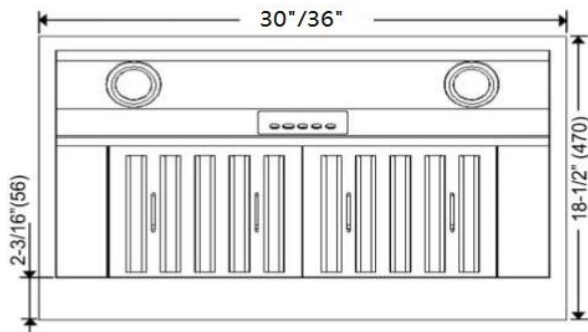

Bottom View

Top View

### Weights & Dimensions

Product Width	28-3/8"
Product Depth	18 1/8"
Product Height	12"
Gross / Net Weight (kgs)	21.7 / 18.85
Carton Dimensions (mm)	810 x 455 x 515
UPC	628451852216

In Canada, CALORIC™ is a registered trademark of J.A.K. North America Inc.