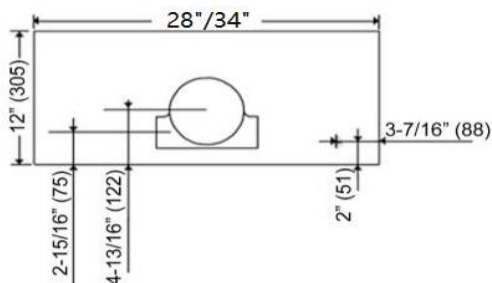

Bottom View

Top View

### Weights & Dimensions

Product Width	28-3/8"
Product Depth	18 1/8"
Product Height	12"
Gross / Net Weight (kgs)	21.7 / 18.85
Carton Dimensions (mm)	810 x 455 x 515
UPC	628451852216

In Canada, CALORIC™ is a registered trademark of J.A.K. North America Inc.