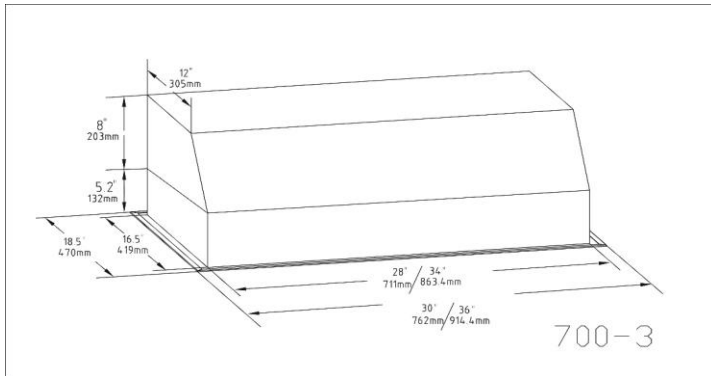

Hood Performance

Hood Type	Cabinet Insert
CFM	600 CFM
Lighting	3W 12V LED
Number of Fan Speeds	3 speed
Noise Level Ratings	0.7 Sones / 4.0 Sones / 6.5 Sones
Filter Type	Baffle, dishwasher safe
Removable Filter	Yes
Control Type	Push Button
Rated Voltage	120V / 60Hz
Venting Type	Exterior Venting
Ducting:	Top 6" round, top 3-1/4" x 10 rectangular
Warranty:	One year parts warranty

Bottom View